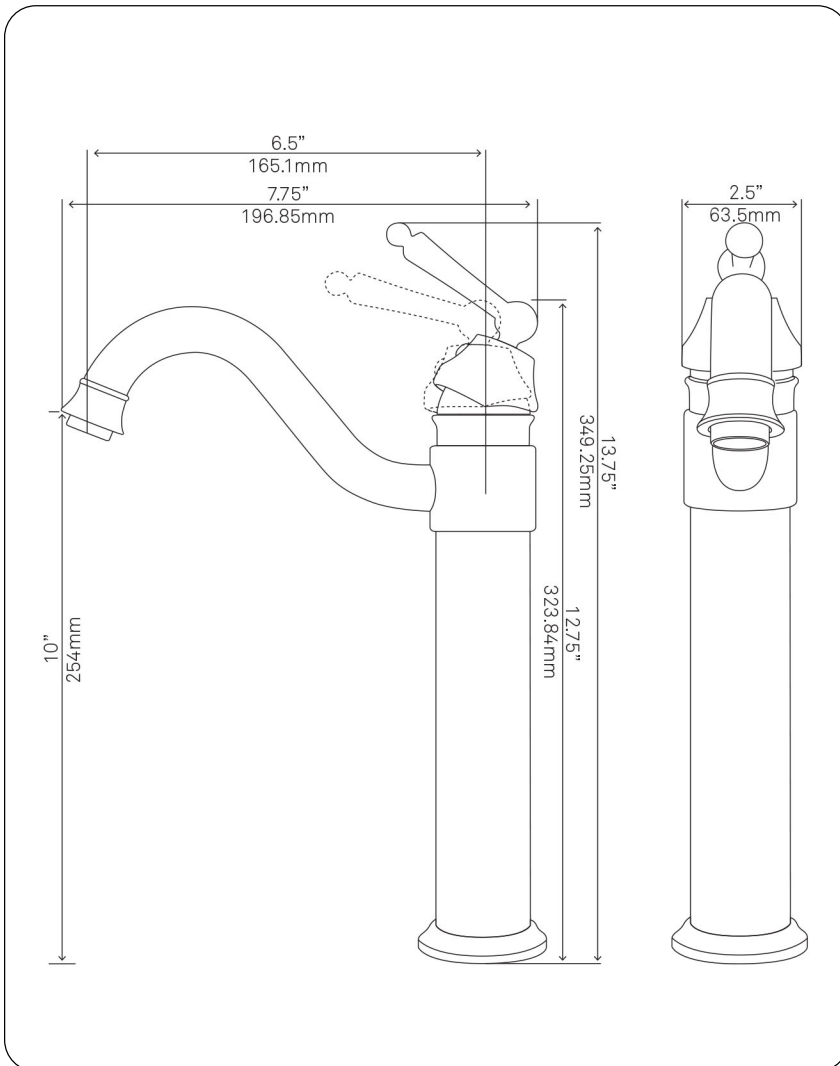

NOVATTO

BM-359ORB CENTURY Single Lever Vessel Faucet

Requested By: _____

Specific Features: _____

STANDARD SPECIFICATIONS:

- Vessel faucet in oil rubbed bronze finish
- Single handle control
- Solid brass construction
- High pressure ceramic cartridge
- Single hole deck mount installation
- 1.5-inch diameter hole required
- Spout reach: 6.5-inches
- Spout height: 10-inches
- cUPC and AB1953 low lead compliant
- ASME A112.18.1-1-2011/CSA B125.1-11
- NSF 61 and NSF 372 certified
- EPA WaterSense® available

WARRANTY:

- Limited lifetime warranty
- See www.NovattoInc.com for details

COORDINATING ACCESSORIES:

- PUD-ORB pop-up drain
- MR-001ORB mounting ring
- Glacier Ice Restoration and Sealer kit

NOTES

Novatto reserves the right (1) to make changes in specifications and materials, and (2) to change or discontinue models, both without notice or obligation. Dimensions are for reference only, see www.NovattoInc.com for finish options and product availability.